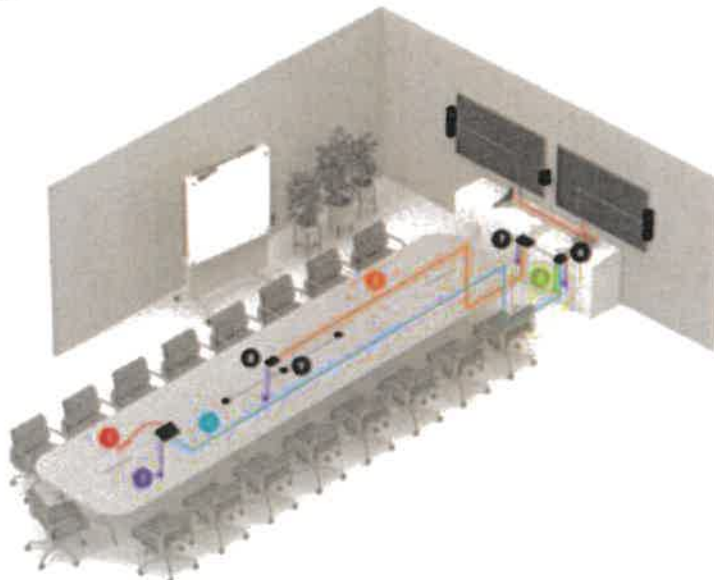

MIDLANDCOMPUTERS

Midland Computers Limited
Unit 4 Sovereign Park
Halesfield 24
Telford
TF7 4NZ

TEL: 01952 588688

WWW: www.midlandcomputers.com

EMAIL: sales@midlandcomputers.com

Summary (Ex-Vat)...

Description	Quantity	Cost	Total
Logitech Conferencing Solution for Microsoft Teams – Large Room (Camera, x2 Mics, x2 Speakers, i7 NUC PC)	1	£5500.00	£5500.00
Additional Mic Pod	2	£300.00	£600.00
Mic Pod Hub/Splitter	1	£200.00	£200.00
Iiyama 75" Digital Display	1	£1850.00	£1850.00
Iiyama 50" Digital Display	2	£880.00	£1760.00
Brackets and fixings	1	£200.00	£200.00
Video Conferencing System Installation (2 engineers 3days)	1	£3840.00	£3840.00
Electricians works	1	£3000.00	£3000.00
Cables and Networking Items, fuse box	1	£500.00	£500.00

Large Room + Logitech Tap Table Mount

- 1 HDMI
- 2 Logitech Strong USB
- 3 Power
- 4 Network
- 5 Cat6A
- 6 PC
- 7 Display HUB
- 8 Table HUB
- 9 Mic Pod HUB

Microsoft Partner
Gold Microsoft Solution Provider
Gold Small Business
Gold OEM
Silver Microsoft Solution Provider
Silver Volume Licensing
Silver Server Platform
Silver Hosting